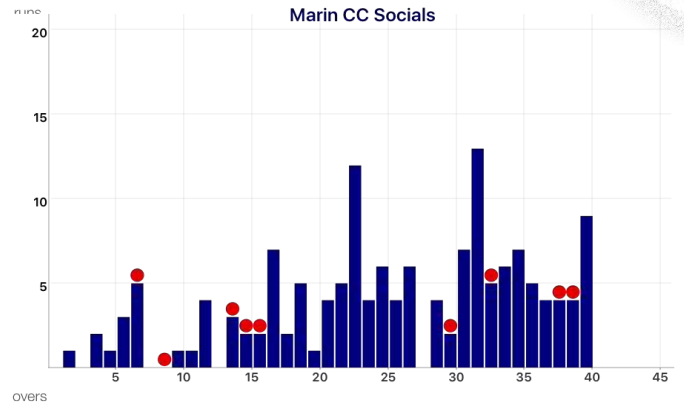

Napa Valley CC vs Marin CC Socials

Manhattan