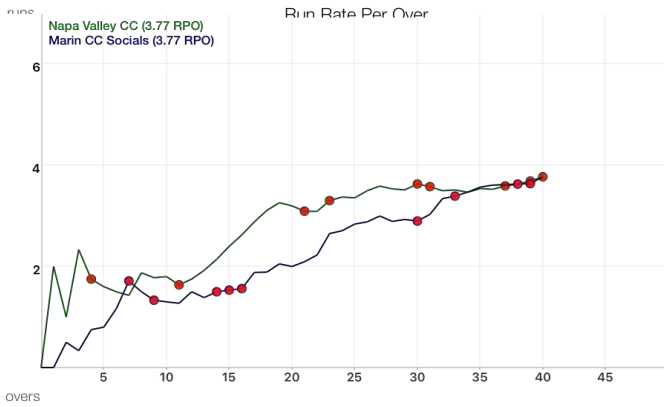

Napa Valley CC vs Marin CC Socials

Manhattan

WORM

Wagon Wheel

NAPA VALLEY CC Batting (MARIN CC SOCIALS E)

MARIN CC SOCIALS Batting (NAPA VALLEY CC E)