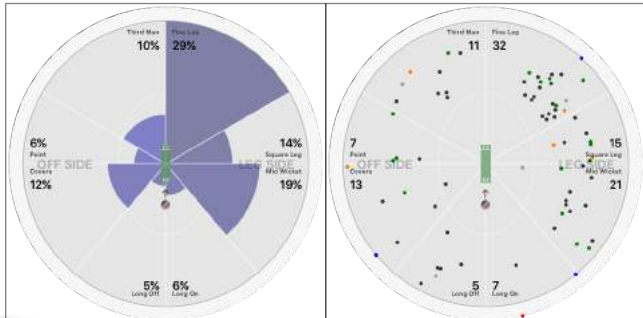

Napa Valley CC vs Marin CC Socials

Manhattan

WORM

Wagon Wheel

NAPA VALLEY CC Batting (MARIN CC SOCIALS E)

MARIN CC SOCIALS Batting (NAPA VALLEY CC E)

Napa Valley CC vs Marin CC Socials

Batsmans Stats.