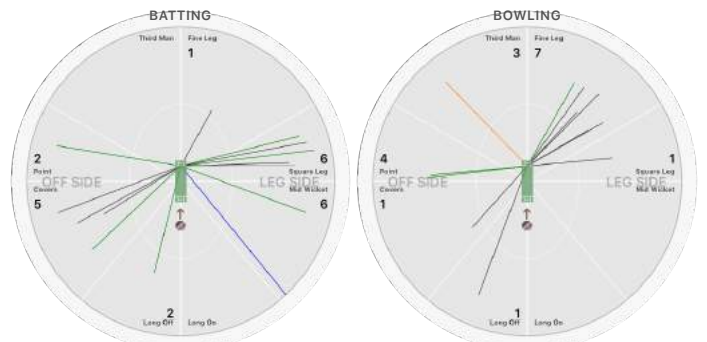

BOWLING STATS.

Over 5.0
 Maiden 1
 Run 17
 Wicket
 Wide 4
 No Ball
 Econ. 3.4

Peter Cameron

BATTING STATS.

Runs 1
 Balls 12
 0s 11
 1s 1
 2s
 3s
 4s
 5s
 6s
 SR 8.3

Harjit Singh

BATTING STATS.

Runs 22
 Balls 34
 0s 21
 1s 6
 2s 6
 4s 1
 5s
 6s
 SR 64.7

BOWLING STATS.

Over 4.0
 Maiden
 Run 23
 Wicket
 Wide 1
 No Ball 1
 Econ. 5.8

Karan Grewal

BATTING STATS.

Runs 17
 Balls 23
 0s 10
 1s 11
 2s 1
 3s
 4s 1
 5s
 6s
 SR 73.9

BOWLING STATS.

Over 7.0
 Maiden 2
 Run 23
 Wicket 2
 Wide 3
 No Ball
 Econ. 3.3