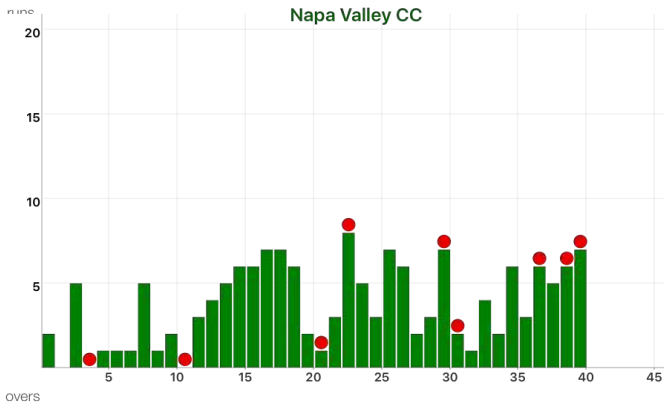

Napa Valley CC vs Marin CC Socials

Manhattan