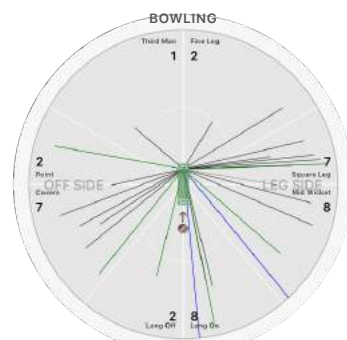

BOWLING STATS.

Over 6.0
 Maiden 2
 Run 16
 Wicket 1
 Wide 4
 No Ball
 Econ. 2.7

Leigh cottrel

BATTING STATS.

Runs 18
 Balls 30
 0s 19
 1s 6
 2s 4
 3s
 4s 1
 5s
 6s
 SR 60.0

BOWLING STATS.

Over 3.0
 Maiden 14
 Run 14
 Wicket
 Wide 3
 No Ball
 Econ. 4.7

Kiran

BATTING STATS.

Runs 11
 Balls 12
 0s 5
 1s 5
 2s 1
 3s
 4s 1
 5s
 6s
 SR 91.7

BOWLING STATS.

Over 7.0
 Maiden 25
 Run 1
 Wicket 1
 Wide 5
 No Ball
 Econ. 3.6

Vinay Mehra

BATTING STATS.

Runs 13
 Balls 8
 0s 2
 1s 3
 2s 2
 3s
 4s
 5s
 6s 1
 SR 162.5

BOWLING STATS.

Over 6.0
 Maiden 28
 Wicket 4
 Wide 2
 No Ball 1
 Econ. 4.7

Shabeer

BATTING STATS.

Runs 1
 Balls 2
 0s 1
 1s 1
 2s
 3s
 4s
 5s
 6s
 SR 50.0

BOWLING STATS.

Over 2.0
 Maiden 1
 Run 4
 Wicket 1
 Wide 1
 No Ball
 Econ. 2.0

Mubarack (c)

BOWLING STATS.

Over 8.0
 Maiden 37
 Wicket 1
 Wide
 No Ball
 Econ. 4.6

Napa Valley CC vs Marin CC Socials

Marin CC Socials

Prasada Rao

BOWLING STATS.

Over 3.0
Maiden
Run 10
Wicket 1