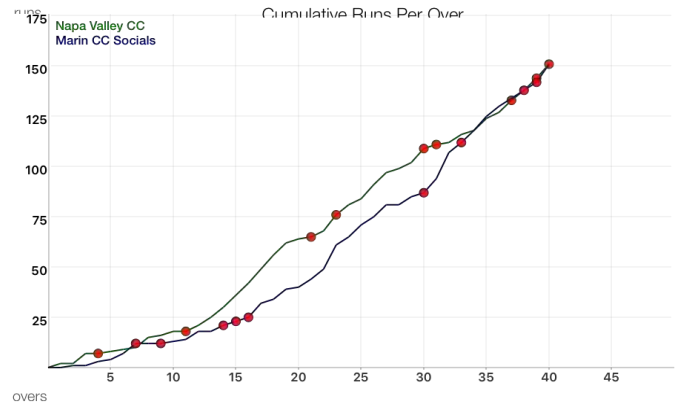

Napa Valley CC vs Marin CC Socials

Manhattan

WORM

Wagon Wheel

NAPA VALLEY CC Batting (MARIN CC SOCIALS E)

MARIN CC SOCIALS Batting (NAPA VALLEY CC E)