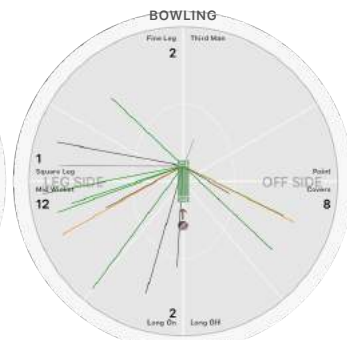

BOWLING STATS.

Over 6.0
 Maiden 2
 Run 16
 Wicket 1
 Wide 4
 No Ball
 Econ. 2.7

Leigh cottrel

BATTING STATS.

Runs 18
 Balls 30
 0s 19
 1s 6
 2s 4
 3s
 4s 1
 5s
 6s
 SR 60.0

BOWLING STATS.

Over 3.0
 Maiden 14
 Run 14
 Wicket
 Wide 3
 No Ball
 Econ. 4.7

Kiran

BATTING STATS.

Runs 11
 Balls 12
 0s 5
 1s 5
 2s 1
 3s
 4s 1
 5s
 6s
 SR 91.7

BOWLING STATS.

Over 7.0
 Maiden 25
 Run 1
 Wicket 1
 Wide 5
 No Ball
 Econ. 3.6

Vinay Mehra

BATTING STATS.

Runs 13
 Balls 8
 0s 2
 1s 3
 2s 2
 3s
 4s
 5s
 6s 1
 SR 162.5

BOWLING STATS.

Over 6.0
 Maiden 28
 Wicket 4
 Wide 2
 No Ball 1
 Econ. 4.7

Shabeer

BATTING STATS.

Runs 1
 Balls 2
 0s 1
 1s 1
 2s
 3s
 4s
 5s
 6s
 SR 50.0

BOWLING STATS.

Over 2.0
 Maiden 1
 Run 4
 Wicket 1
 Wide 1
 No Ball
 Econ. 2.0