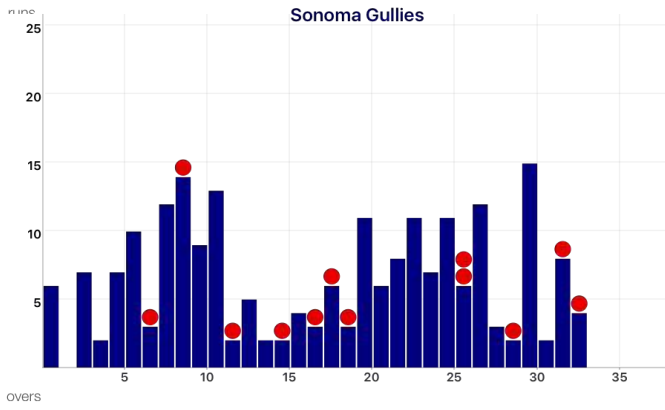

Napa Valley CC vs Sonoma Gullies

Manhattan