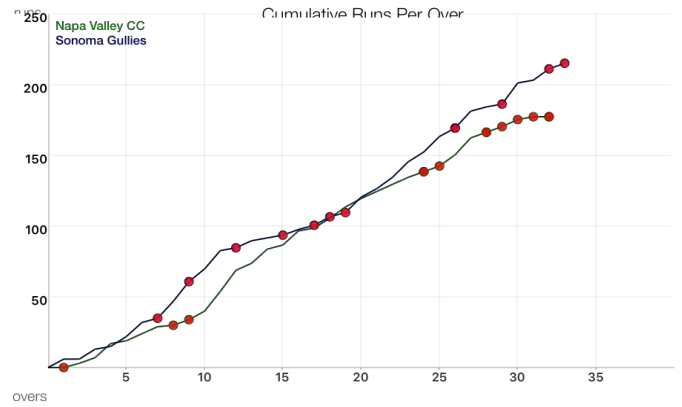

Napa Valley CC vs Sonoma Gullies

Manhattan

WORM