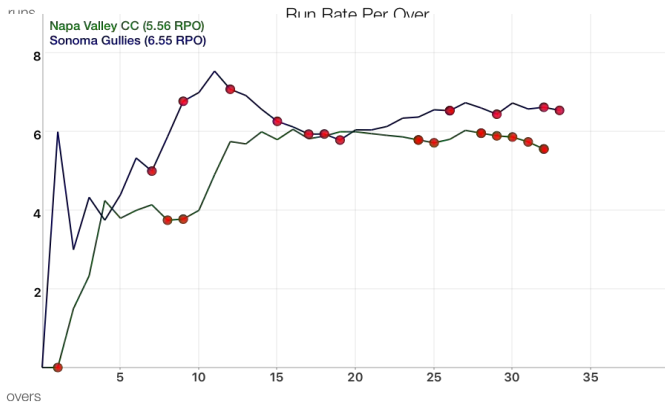

Napa Valley CC vs Sonoma Gullies

Manhattan

WORM