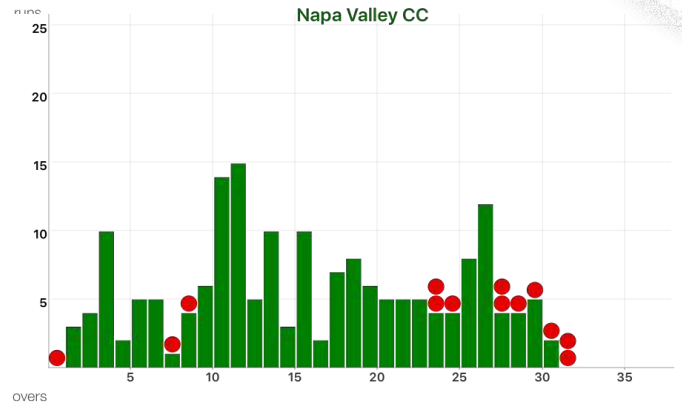

Napa Valley CC vs Sonoma Gullies

Manhattan