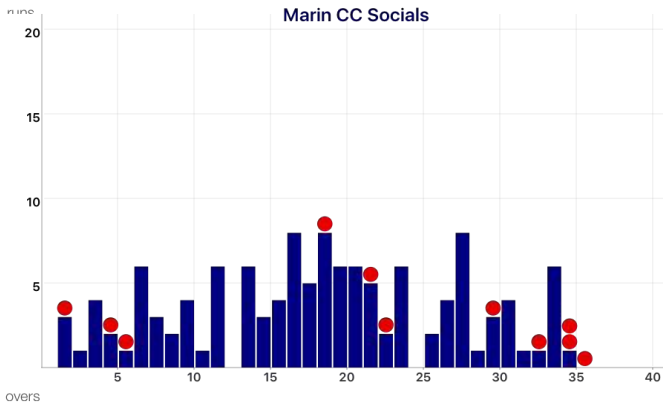

Napa Valley CC vs Marin CC Socials

Manhattan