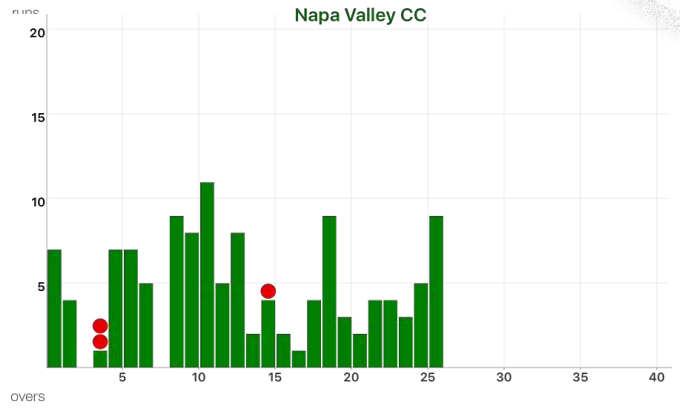

Napa Valley CC vs Marin CC Socials

Manhattan