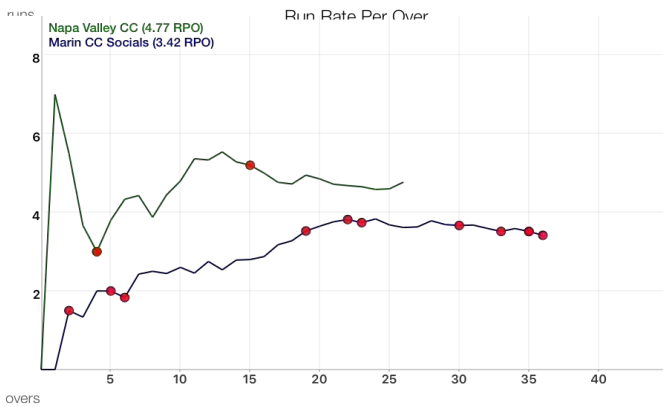

Napa Valley CC vs Marin CC Socials

Manhattan

WORM

Wagon Wheel

MARIN CC SOCIALS Batting (NAPA VALLEY CC E)

NAPA VALLEY CC Batting (MARIN CC SOCIALS E)