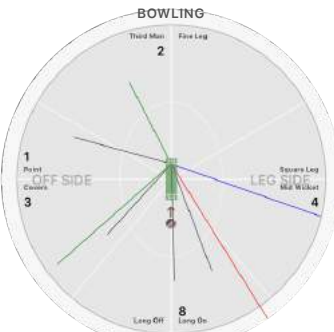

## Marin CC Socials

**Jason Wright**

**BATTING STATS.**

Runs 5  
 Balls 21  
 0s 18  
 1s 2  
 2s 3  
 3s 1  
 4s 4  
 5s 5  
 6s 6  
 SR 23.8

**BOWLING**

**BOWLING STATS.**

Over 0.3  
 Maiden  
 Run 9  
 Wicket  
 Wide  
 No Ball  
 Econ. 18.0

**Ben Wood**

**BATTING STATS.**

Runs 1  
 Balls 1  
 0s 1  
 1s 1  
 2s 2  
 3s 3  
 4s 4  
 5s 5  
 6s 6  
 SR

**Jaffer Said**

**BATTING STATS.**

Runs 3  
 Balls 9  
 0s 7  
 1s 1  
 2s 1  
 3s 3  
 4s 4  
 5s 5  
 6s 6  
 SR 33.3

**BOWLING**

**BOWLING STATS.**

Over 2.0  
 Maiden  
 Run 20  
 Wicket  
 Wide 2  
 No Ball  
 Econ. 10.0

**Anu Shah**

**BATTING STATS.**

Runs 20  
 Balls 44  
 0s 33  
 1s 6  
 2s 3  
 3s 3  
 4s 2  
 5s 5  
 6s 6  
 SR 45.5