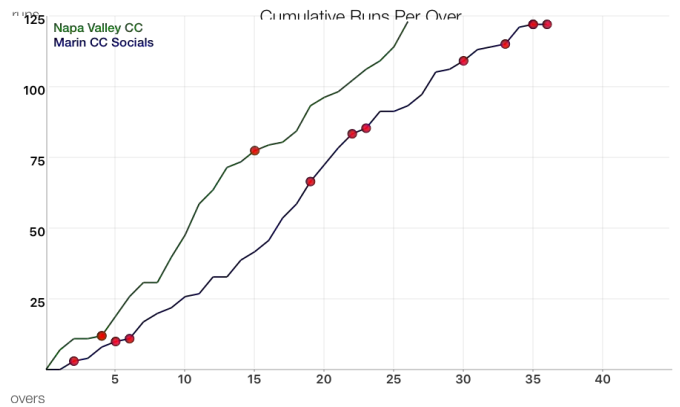

Napa Valley CC vs Marin CC Socials

Manhattan

WORM

Wagon Wheel

MARIN CC SOCIALS Batting (NAPA VALLEY CC E)

NAPA VALLEY CC Batting (MARIN CC SOCIALS E)