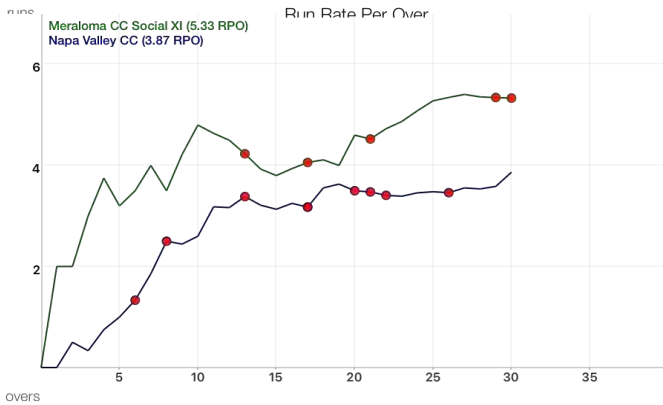

Meraloma CC Social XI vs Napa Valley CC

Manhattan

WORM

Wagon Wheel

MERALOMA CC SOCIAL XI Batting (NAPA VALLE

NAPA VALLEY CC Batting (MERALOMA CC SOCI