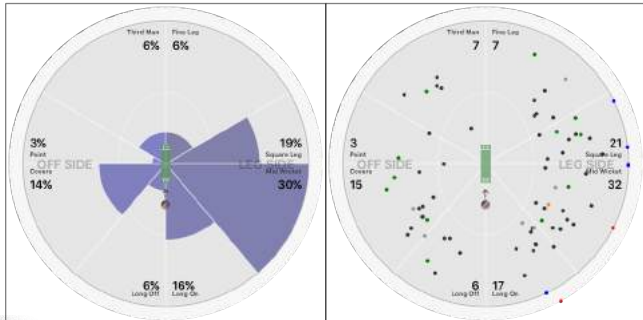

Meraloma CC Social XI vs Napa Valley CC

Manhattan

WORM

Wagon Wheel

MERALOMA CC SOCIAL XI Batting (NAPA VALLE

NAPA VALLEY CC Batting (MERALOMA CC SOCI

Meraloma CC Social XI vs Napa Valley CC

Batsmans Stats.