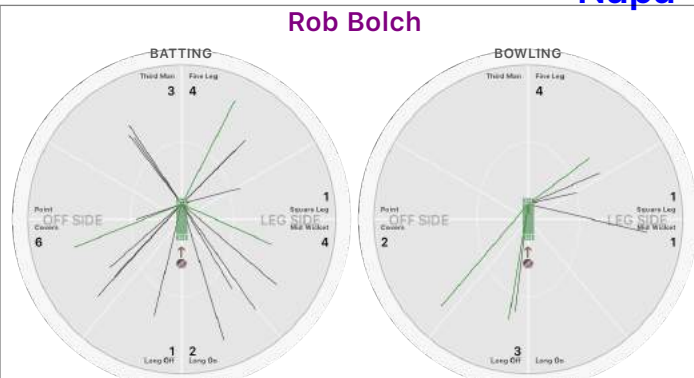

Meraloma CC Social XI vs Napa Valley CC

Napa Valley CC

Rob Bolch

BATTING STATS.

Runs 21
Balls 51
0s 33
1s 15
2s 3
3s
4s
5s
6s
SR 41.2

BOWLING STATS.

Over 4.0
Maiden
Run 11
Wicket 2
Wide
No Ball
Econ. 2.8