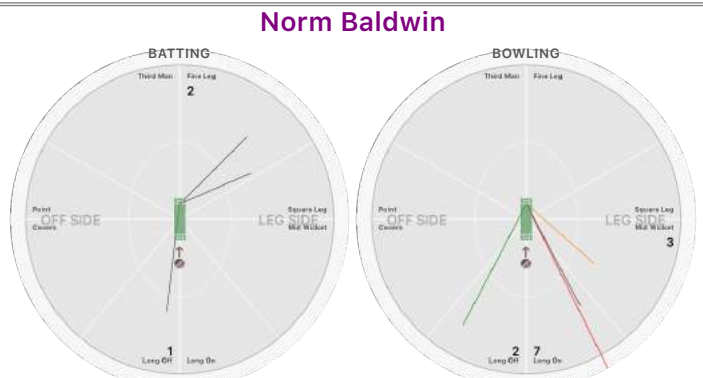

Norm Baldwin

BATTING STATS.

Runs 3
Balls 21
Os 18
1s 3
2s
3s
4s
5s
6s
SR 14.3

BOWLING STATS.

Over 1.0
Maiden
Run 12
Wicket
Wide
No Ball
Econ. 12.0