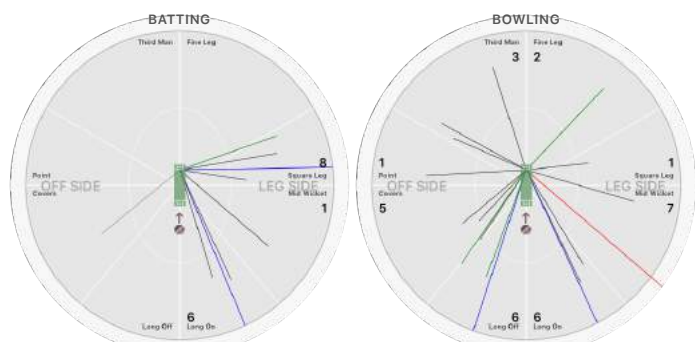

Runs 2
 Balls 16
 0s 14
 1s 2
 2s
 3s
 4s
 5s
 6s
 SR 12.5

Tim Irwin

BATTING STATS.

Runs 7
 Balls 3
 0s 1
 1s 1
 2s
 3s
 4s
 5s
 6s 1
 SR 233.3

BOWLING STATS.

Over 3.0
 Maiden
 Run 8
 Wicket
 Wide
 No Ball
 Econ. 2.7

Paul A

BATTING STATS.

Runs 15
 Balls 17
 0s 9
 1s 5
 2s 1
 3s
 4s 2
 5s
 6s
 SR 88.2

BOWLING STATS.

Over 4.0
 Maiden
 Run 35
 Wicket
 Wide 4
 No Ball
 Econ. 8.8

Tim Kay

BATTING STATS.

Runs 12
 Balls 21
 0s 15
 1s 4
 2s
 3s
 4s 2
 5s
 6s
 SR 57.1