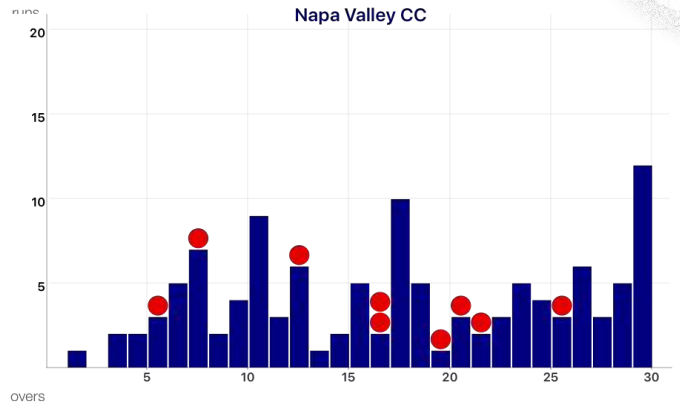

Meraloma CC Social XI vs Napa Valley CC

Manhattan