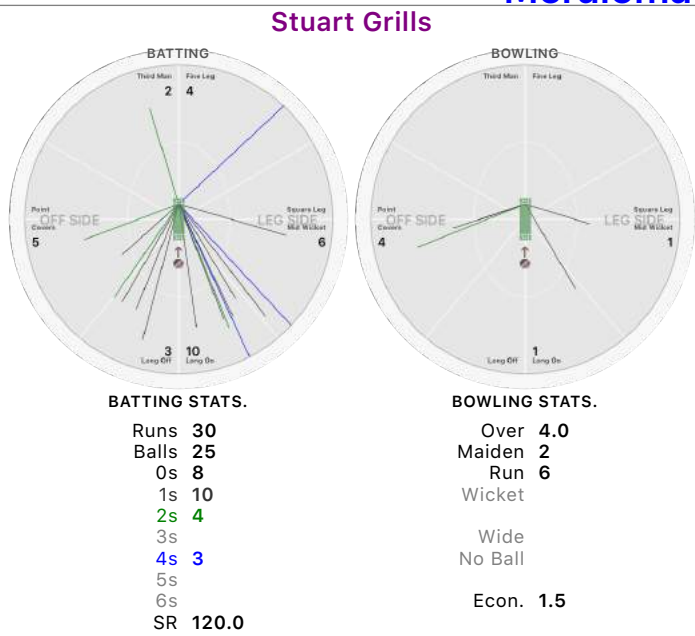

BOWLING STATS.

Over 5.0
 Maiden
 Run 14
 Wicket 3
 Wide
 No Ball
 Econ. 2.8

Sumeet Gulati

BATTING STATS.

Runs 13
 Balls 24
 Os 12
 1s 11
 2s 1
 3s
 4s
 5s
 6s
 SR 54.2

BOWLING STATS.

Over 6.0
 Maiden
 Run 23
 Wicket 2
 Wide 1
 No Ball
 Econ. 3.8

Meraloma CC Social XI vs Napa Valley CC

Meraloma CC Social XI

Stuart Grills

Mike Mullen

Dave W

Len Layton

Shah Hamid

Meraloma CC Social XI vs Napa Valley CC