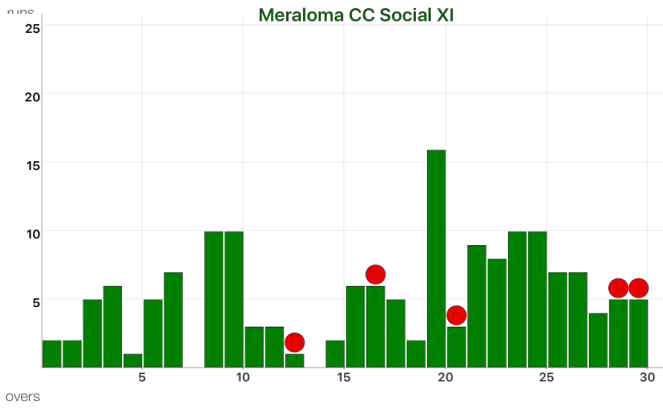

Meraloma CC Social XI vs Napa Valley CC

Manhattan