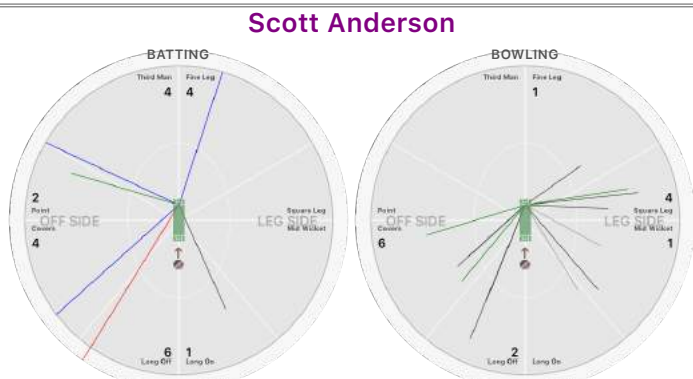

Norm Baldwin

BATTING STATS.

Runs 3
 Balls 21
 Os 18
 1s 3
 2s
 3s
 4s
 5s
 6s
 SR 14.3

BOWLING STATS.

Over 1.0
 Maiden
 Run 12
 Wicket
 Wide
 No Ball
 Econ. 12.0

Scott Anderson

BATTING STATS.

Runs 21
 Balls 15
 Os 9
 1s 1
 2s 1
 3s
 4s 3
 5s
 6s 1
 SR 140.0

BOWLING STATS.

Over 5.0
 Maiden
 Run 14
 Wicket 3
 Wide
 No Ball
 Econ. 2.8

Sumeet Gulati

BATTING STATS.

Runs 13
 Balls 24
 Os 12
 1s 11
 2s 1
 3s
 4s
 5s
 6s
 SR 54.2

BOWLING STATS.

Over 6.0
 Maiden
 Run 23
 Wicket 2
 Wide 1
 No Ball
 Econ. 3.8