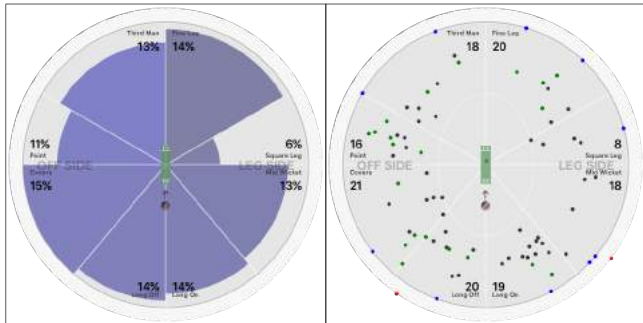

Meraloma CC Social XI vs Napa Valley CC

Manhattan

WORM

Wagon Wheel

MERALOMA CC SOCIAL XI Batting (NAPA VALLE

NAPA VALLEY CC Batting (MERALOMA CC SOCI

Meraloma CC Social XI vs Napa Valley CC

Batsmans Stats.