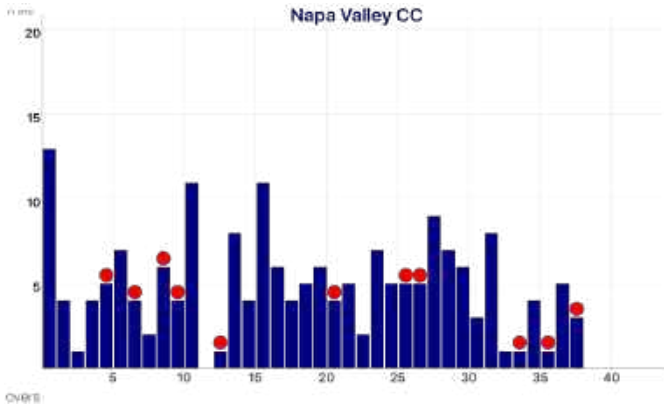

Marin CC Socials vs Napa Valley CC

Manhattan