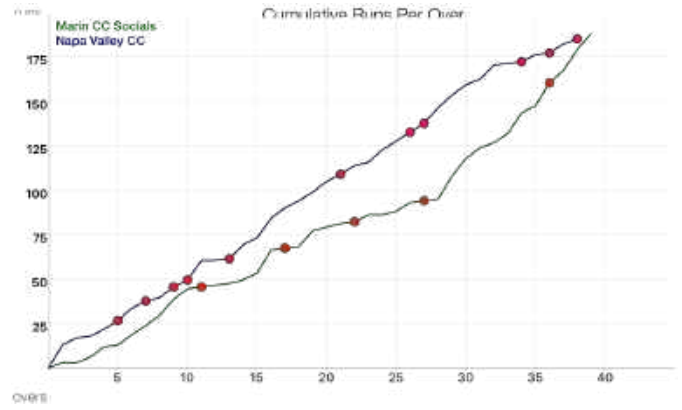

Marin CC Socials vs Napa Valley CC

Manhattan

WORM