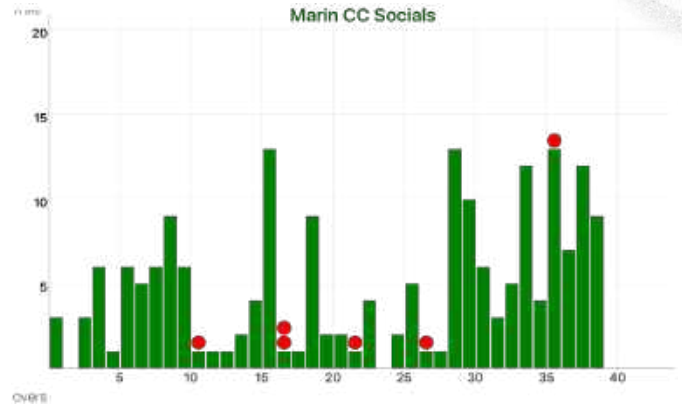

Marin CC Socials vs Napa Valley CC

Manhattan