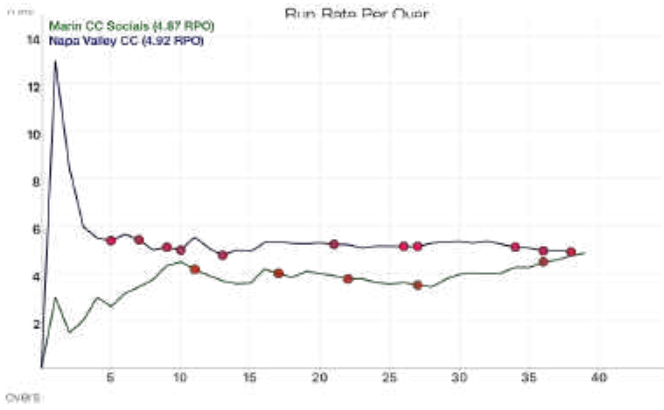

Marin CC Socials vs Napa Valley CC

Manhattan

WORM