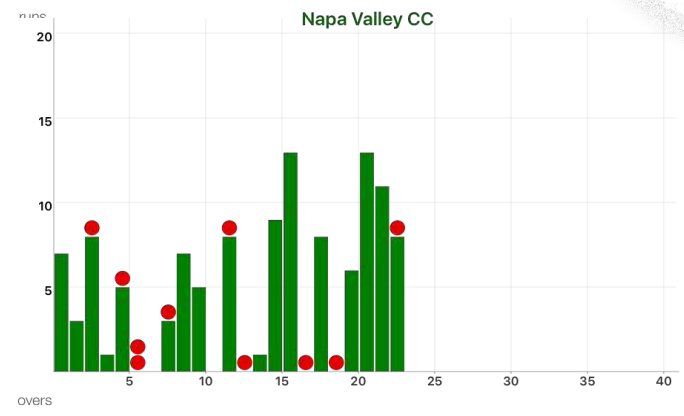

Napa Valley CC vs Autodesk

Manhattan