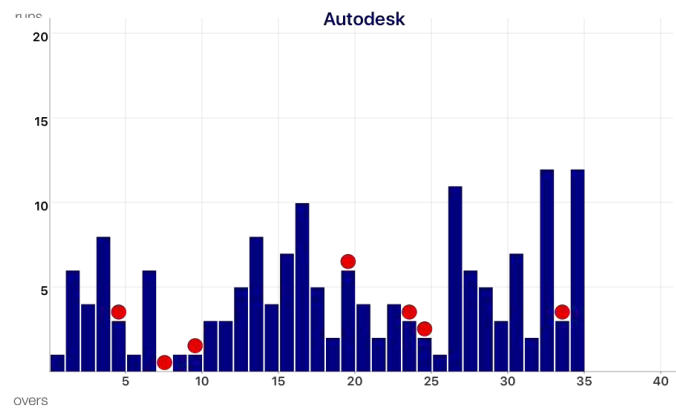

Napa Valley CC vs Autodesk

Manhattan