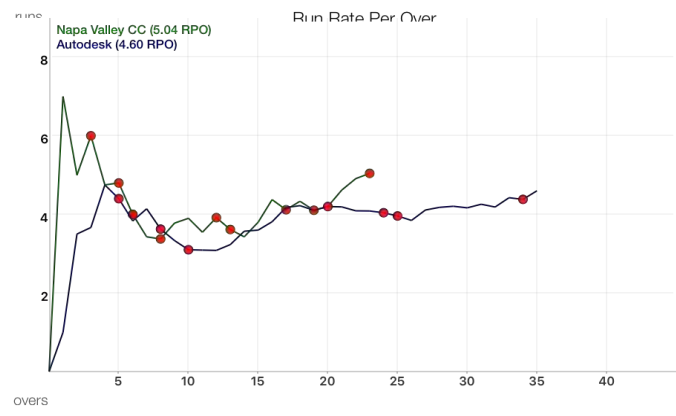

Napa Valley CC vs Autodesk

Manhattan

WORM