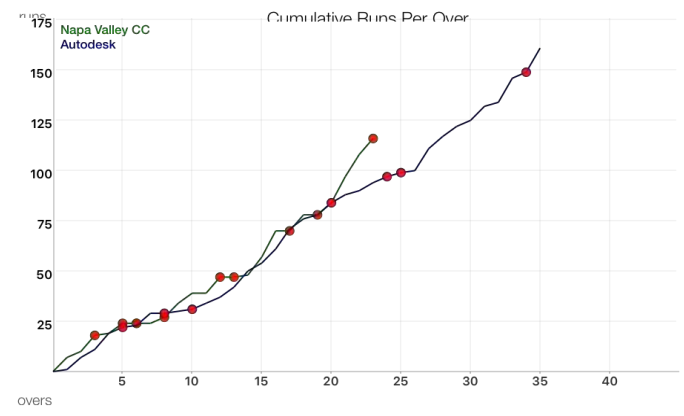

Napa Valley CC vs Autodesk

Manhattan

WORM