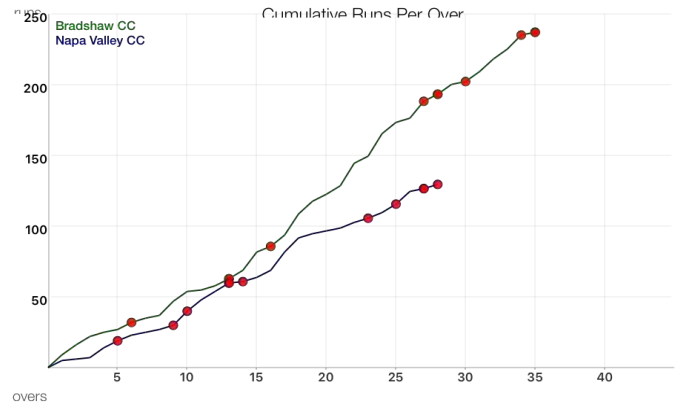

Bradshaw CC vs Napa Valley CC

Manhattan

WORM