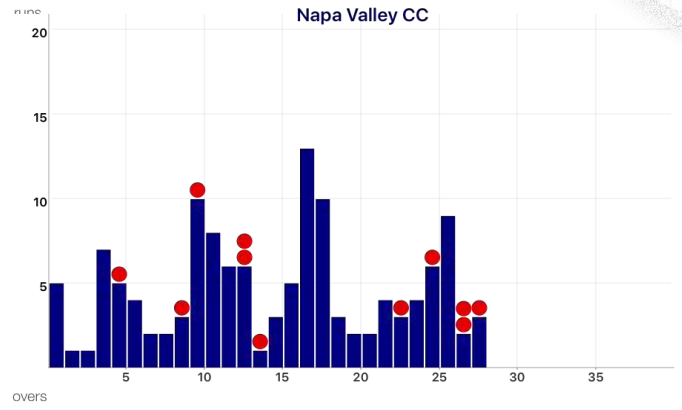

Bradshaw CC vs Napa Valley CC

Manhattan