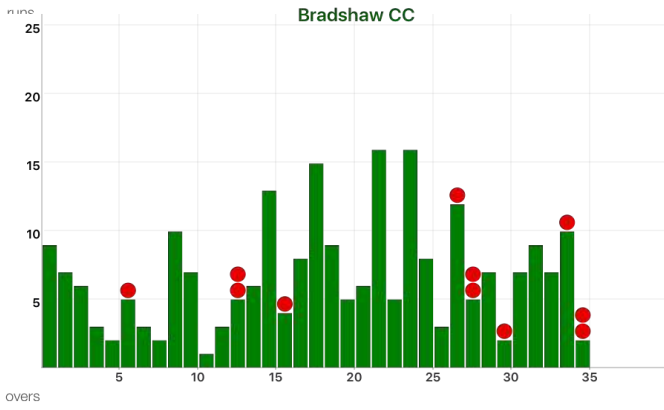

Bradshaw CC vs Napa Valley CC

Manhattan