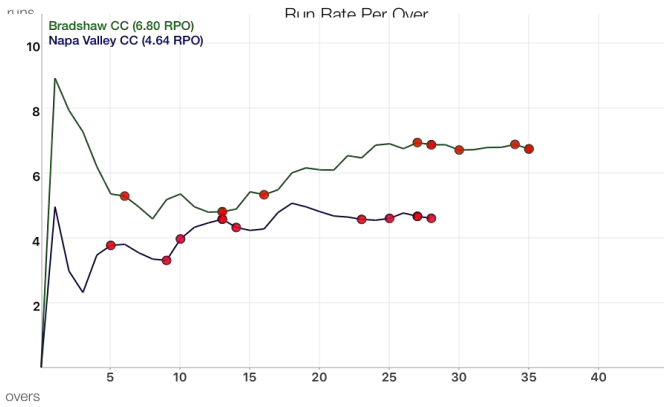

Bradshaw CC vs Napa Valley CC

Manhattan

WORM