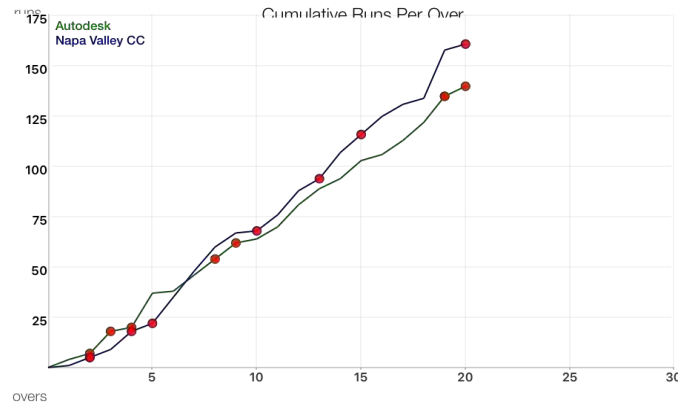

Autodesk vs Napa Valley CC

Manhattan

WORM