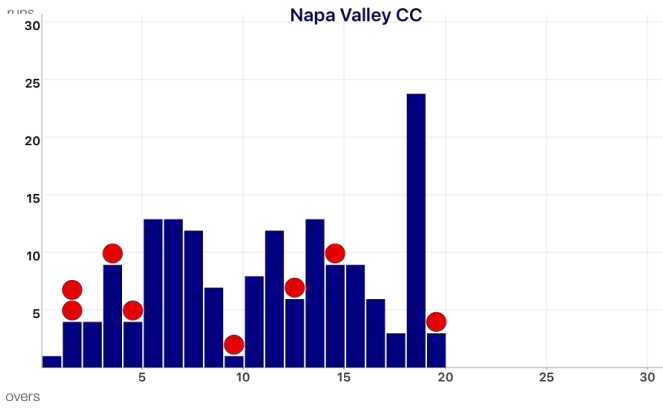

Autodesk vs Napa Valley CC

Manhattan