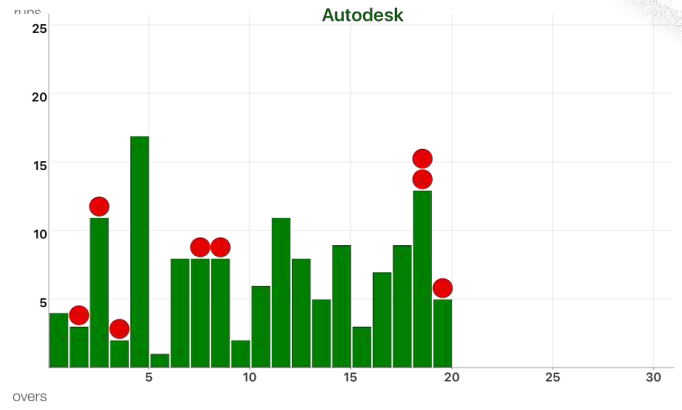

Autodesk vs Napa Valley CC

Manhattan