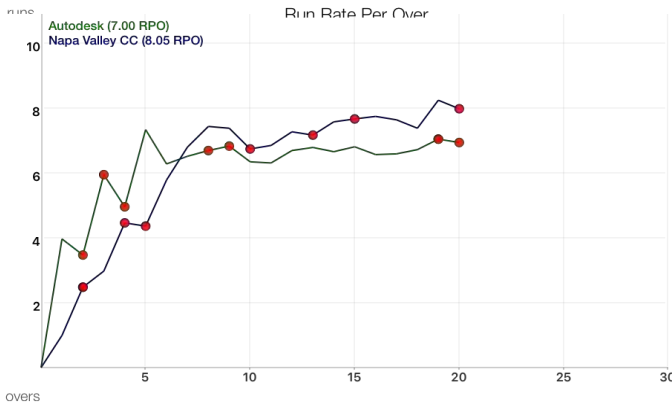

Autodesk vs Napa Valley CC

Manhattan

WORM