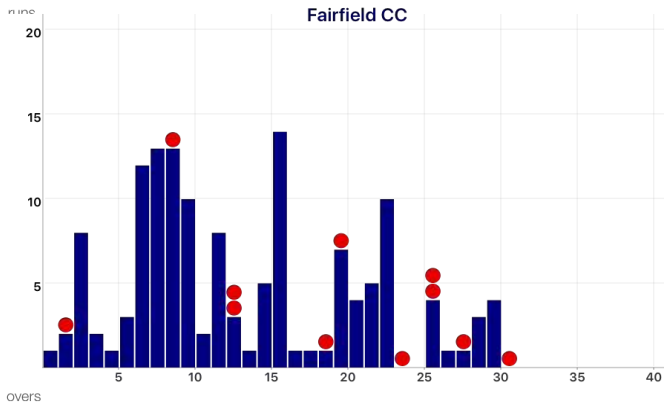

Napa Valley CC vs Fairfield CC

Manhattan