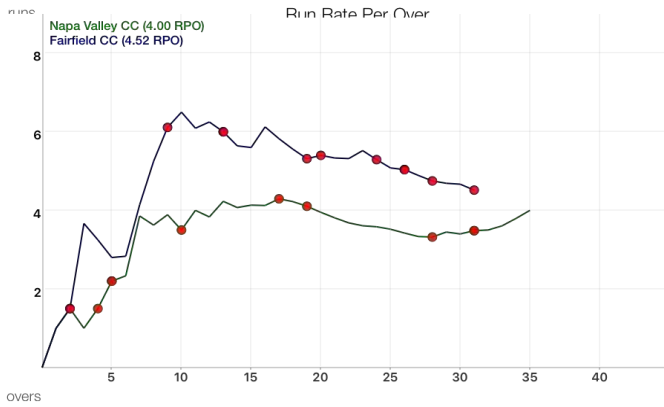

Napa Valley CC vs Fairfield CC

Manhattan

WORM