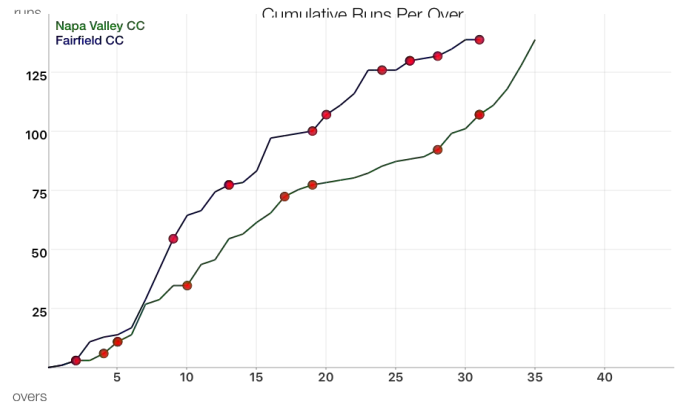

Napa Valley CC vs Fairfield CC

Manhattan

WORM