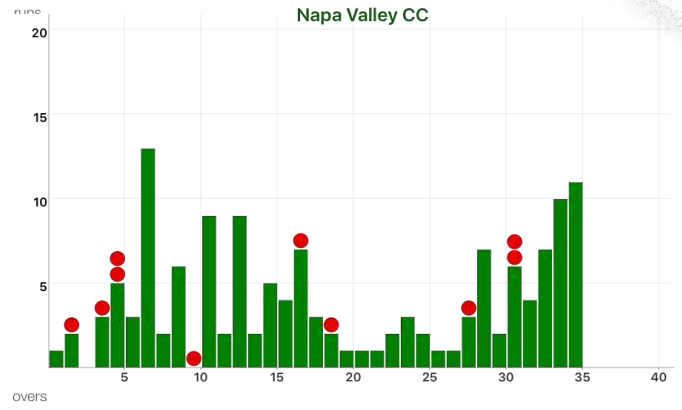

Napa Valley CC vs Fairfield CC

Manhattan