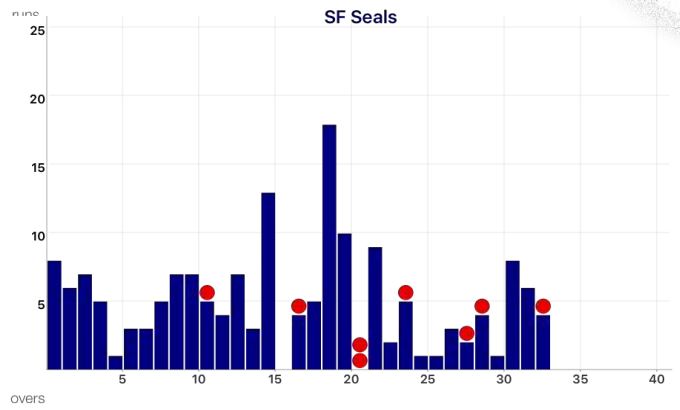

Napa Valley CC vs SF Seals

Manhattan