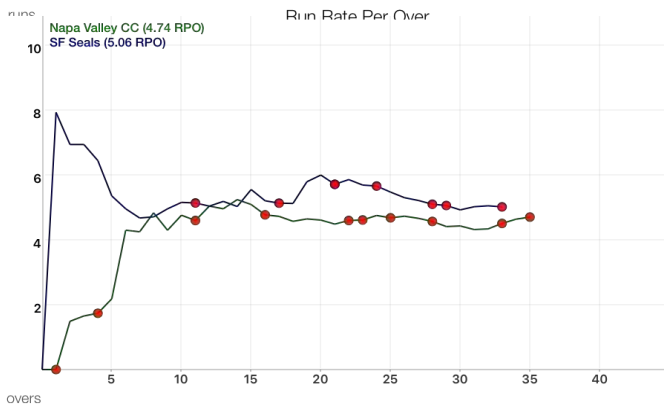

Napa Valley CC vs SF Seals

Manhattan

WORM