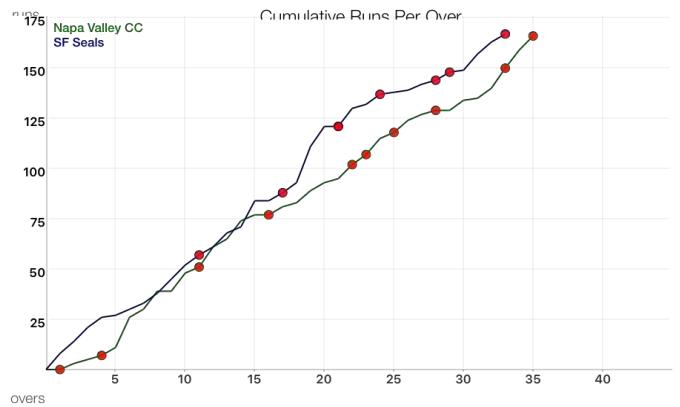

Napa Valley CC vs SF Seals

Manhattan

WORM