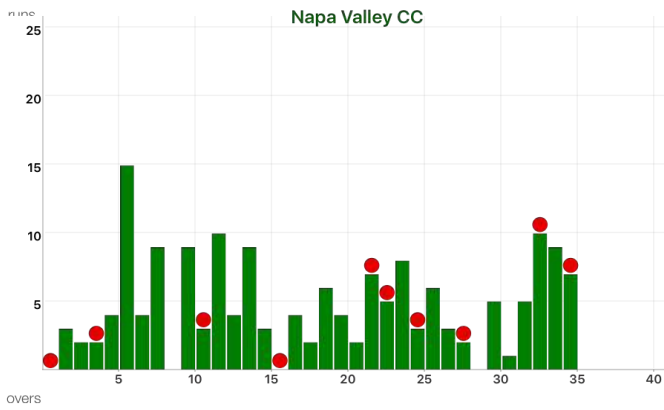

Napa Valley CC vs SF Seals

Manhattan