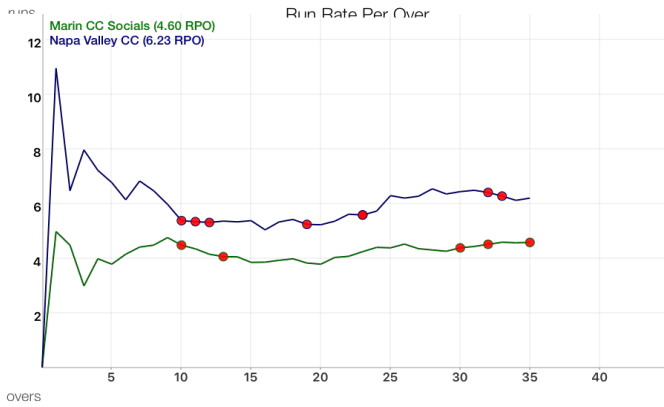

Marin CC Socials vs Napa Valley CC

Manhattan

WORM