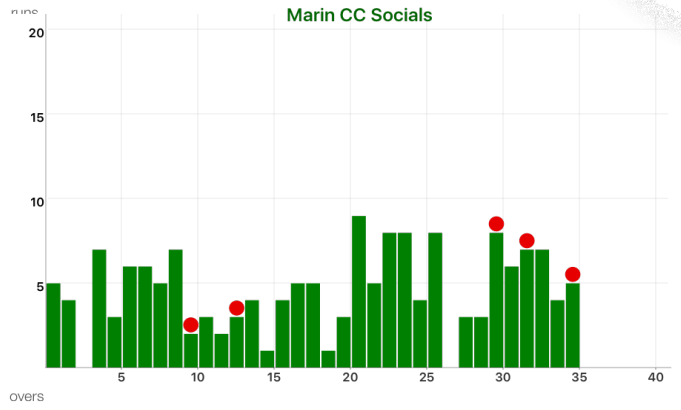

Marin CC Socials vs Napa Valley CC

Manhattan