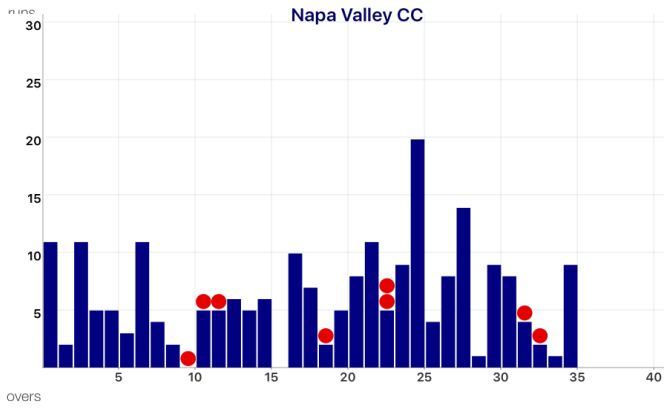

Marin CC Socials vs Napa Valley CC

Manhattan