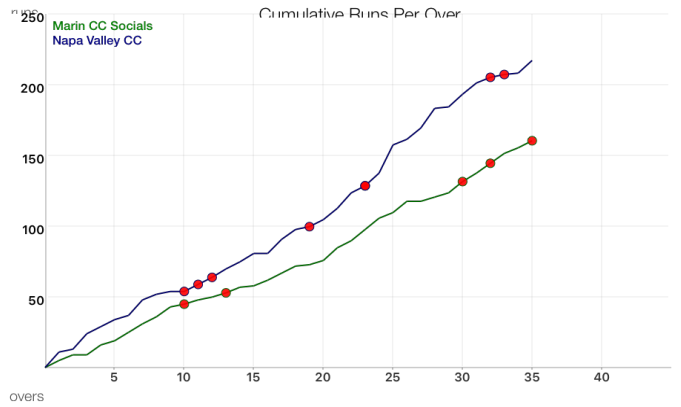

Marin CC Socials vs Napa Valley CC

Manhattan

WORM