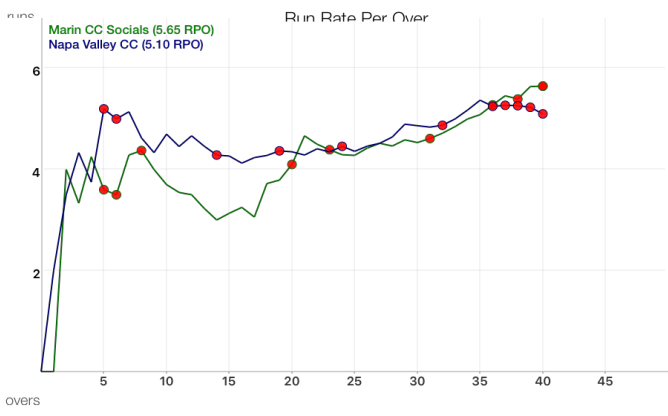

Marin CC Socials vs Napa Valley CC

Manhattan

WORM