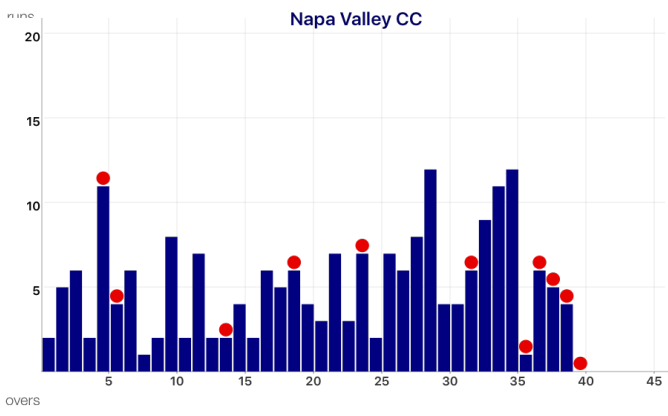

Marin CC Socials vs Napa Valley CC

Manhattan