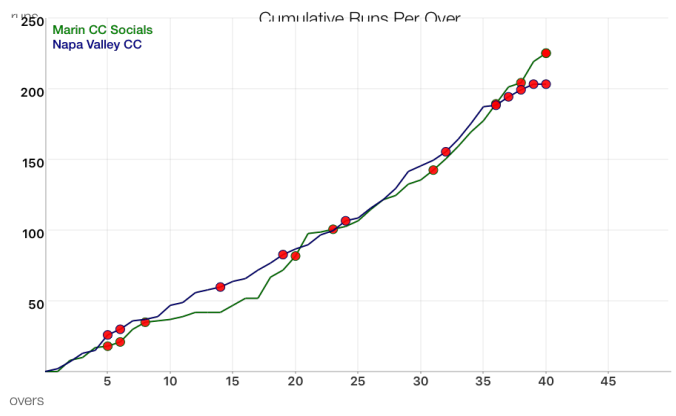

Marin CC Socials vs Napa Valley CC

Manhattan

WORM