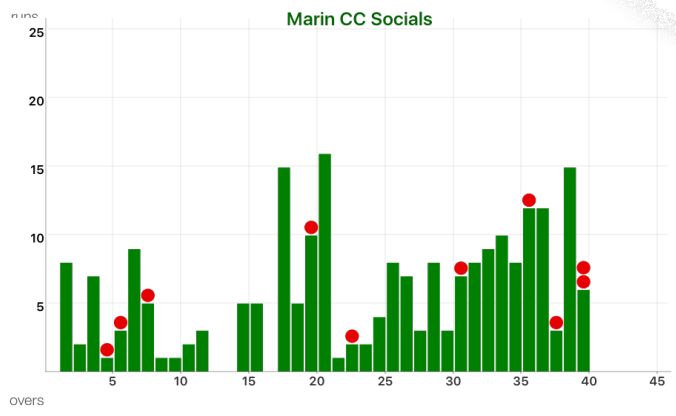

Marin CC Socials vs Napa Valley CC

Manhattan