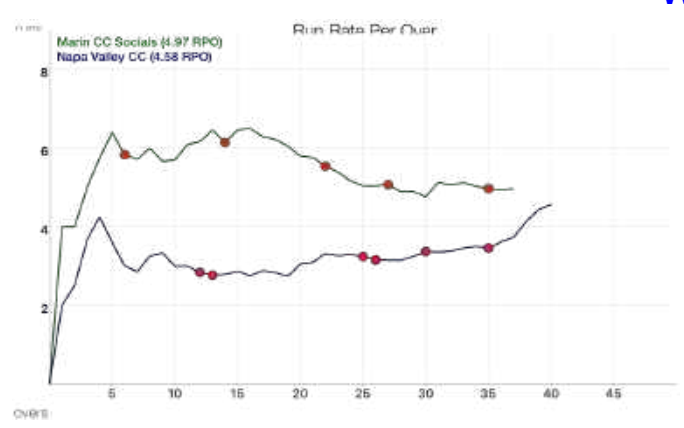

Marin CC Socials vs Napa Valley CC

Manhattan

WORM