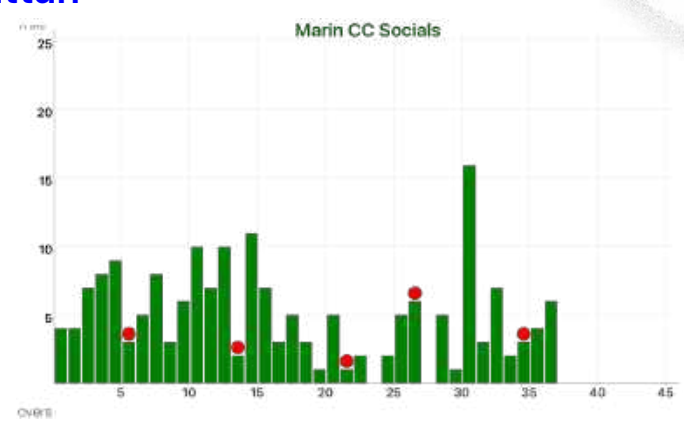

Marin CC Socials vs Napa Valley CC

Manhattan