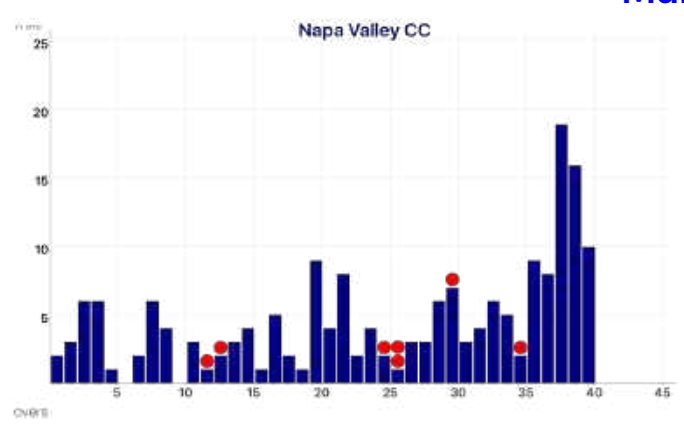

Marin CC Socials vs Napa Valley CC

Manhattan