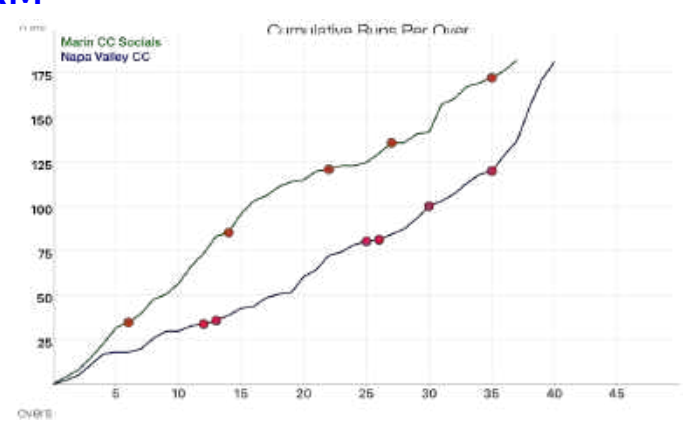

Marin CC Socials vs Napa Valley CC

Manhattan

WORM