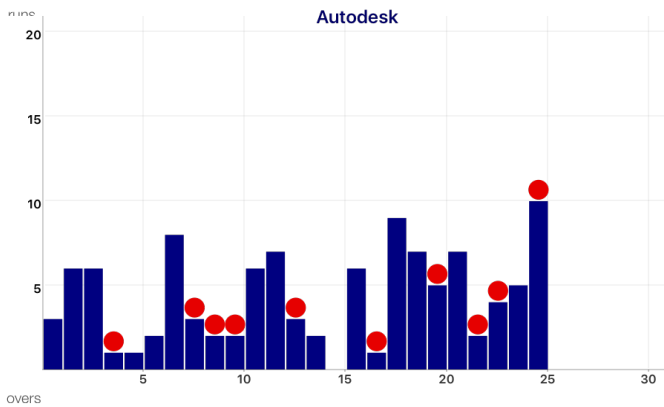

Napa Valley CC vs Autodesk

Manhattan