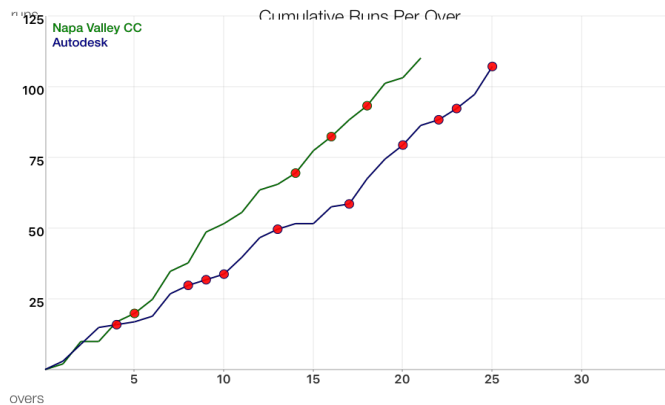

Napa Valley CC vs Autodesk

Manhattan

WORM