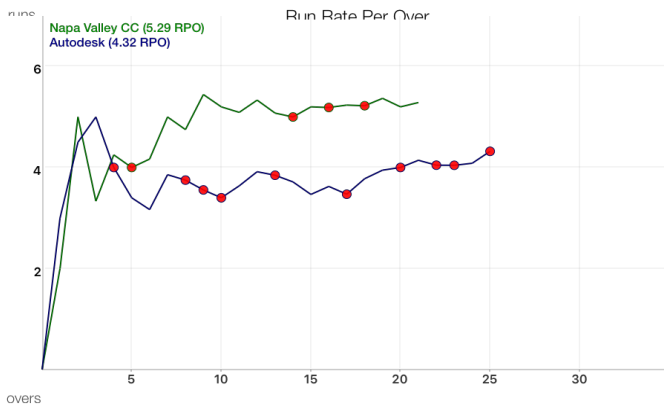

Napa Valley CC vs Autodesk

Manhattan

WORM