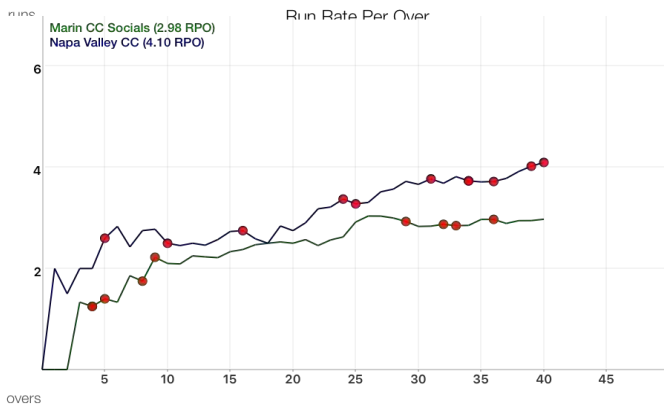

Marin CC Socials vs Napa Valley CC

Manhattan

WORM

Wagon Wheel

NAPA VALLEY CC Batting (MARIN CC SOCIALS E)

MARIN CC SOCIALS Batting (NAPA VALLEY CC E)