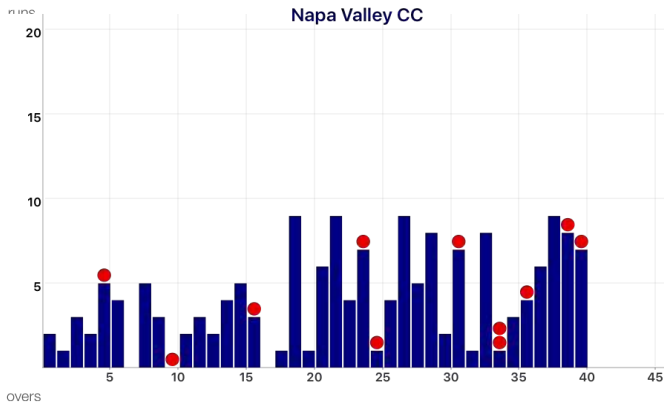

Marin CC Socials vs Napa Valley CC

Manhattan