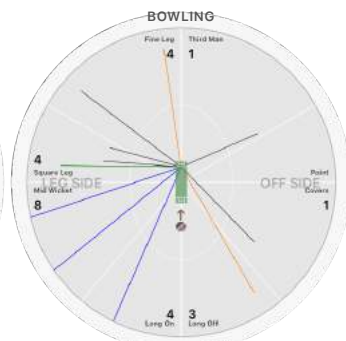

Stephen Kent

BOWLING

BOWLING STATS.

Over 4.0
Maiden
Run 25
Wicket 1
Wide
No Ball
Econ. 6.2