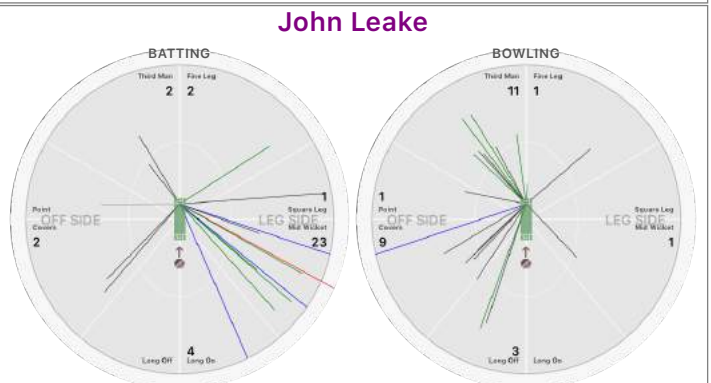

BOWLING STATS.

Over 2.0
 Maiden 7
 Run 7
 Wicket
 Wide 4
 No Ball
 Econ. 3.5

Michael Rule

BATTING STATS.

Runs 3
 Balls 17
 0s 15
 1s 1
 2s 1
 3s
 4s
 5s
 6s
 SR 17.6

John Leake

BATTING STATS.

Runs 34
 Balls 52
 0s 37
 1s 6
 2s 5
 4s 3
 6s 1
 SR 65.4

BOWLING STATS.

Over 8.0
 Maiden 27
 Run 1
 Wicket 1
 Wide 1
 No Ball
 Econ. 3.4

Bijoy Ojha

BATTING STATS.

Runs 3
 Balls 14
 0s 12
 1s 1
 2s 1
 3s
 4s
 5s
 6s
 SR 21.4

BOWLING STATS.

Over 2.0
 Maiden 15
 Run 1
 Wicket
 Wide 2
 No Ball
 Econ. 7.5