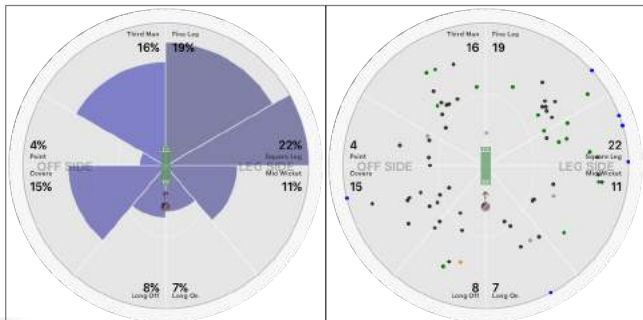

Marin CC Socials vs Napa Valley CC

Manhattan

WORM

Wagon Wheel

NAPA VALLEY CC Batting (MARIN CC SOCIALS E)

MARIN CC SOCIALS Batting (NAPA VALLEY CC E)

Marin CC Socials vs Napa Valley CC

Batsmans Stats.