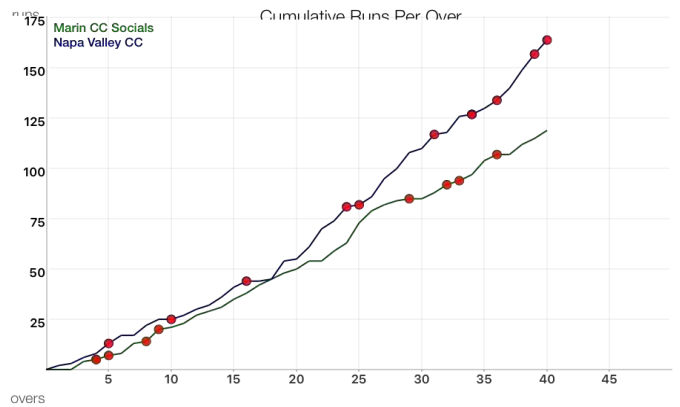

Marin CC Socials vs Napa Valley CC

Manhattan

WORM

Wagon Wheel

NAPA VALLEY CC Batting (MARIN CC SOCIALS E)

MARIN CC SOCIALS Batting (NAPA VALLEY CC E)