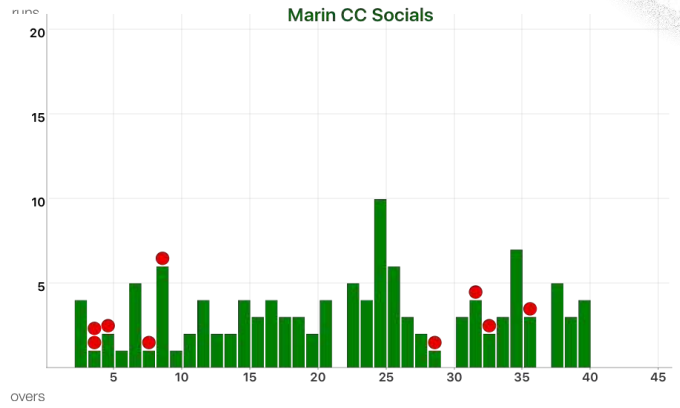

Marin CC Socials vs Napa Valley CC

Manhattan