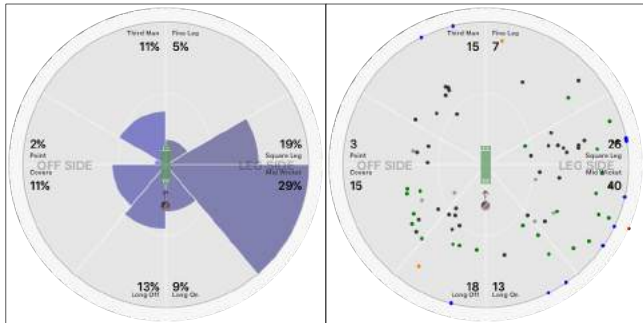

Marin CC Socials vs Napa Valley CC

Manhattan

WORM

Wagon Wheel

NAPA VALLEY CC Batting (MARIN CC SOCIALS E)

MARIN CC SOCIALS Batting (NAPA VALLEY CC E)

Marin CC Socials vs Napa Valley CC

Batsmans Stats.