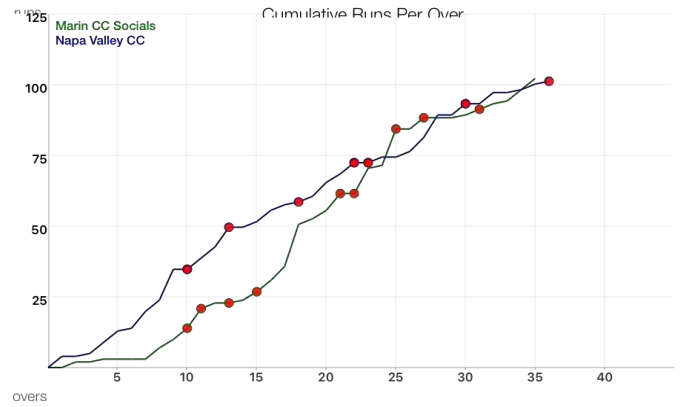

Marin CC Socials vs Napa Valley CC

Manhattan

WORM