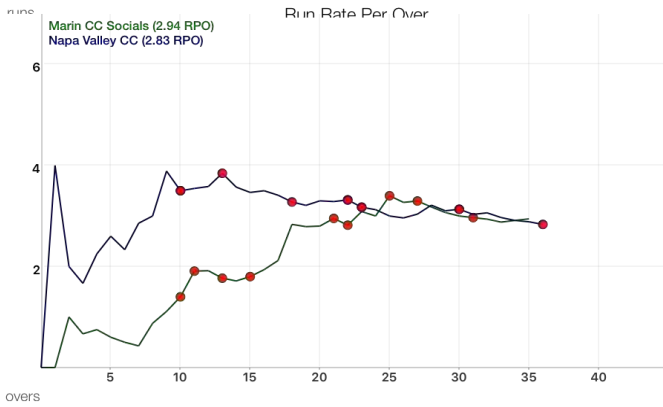

Marin CC Socials vs Napa Valley CC

Manhattan

WORM