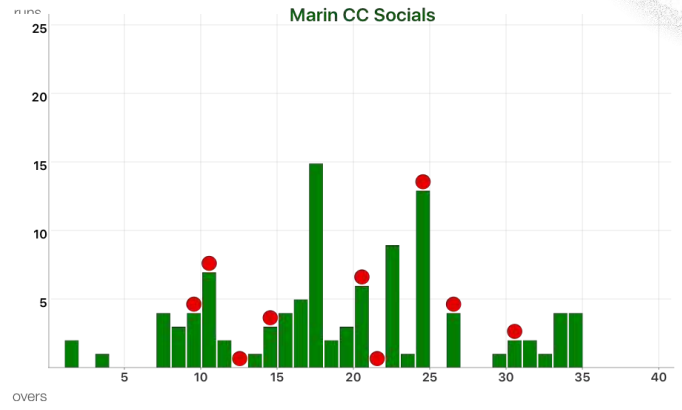

Marin CC Socials vs Napa Valley CC

Manhattan