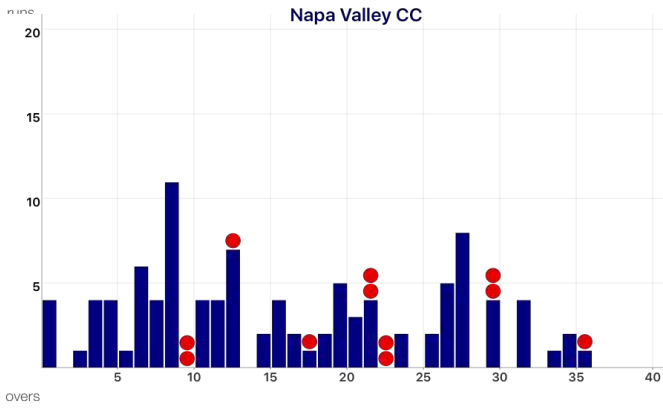

Marin CC Socials vs Napa Valley CC

Manhattan