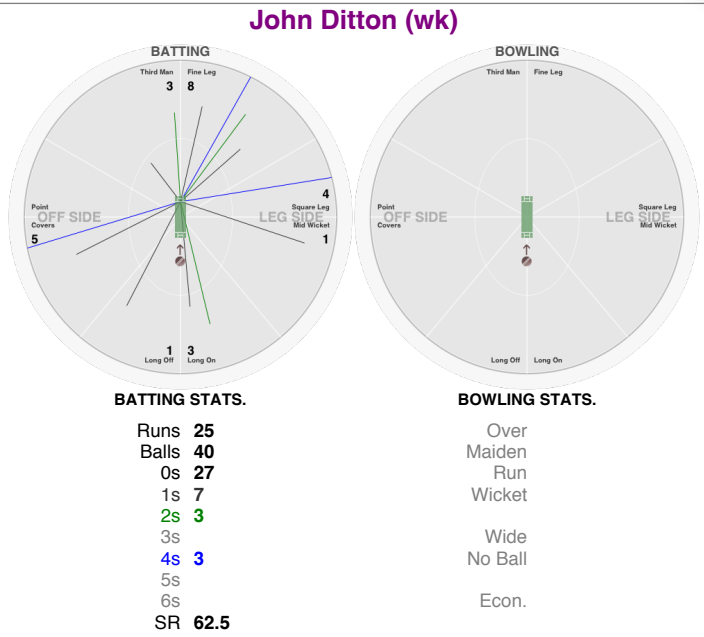

Bilal Maqsood

BATTING STATS.

Runs
 Balls
 0s
 1s
 2s
 3s
 4s
 5s
 6s
 SR

BOWLING STATS.

Over
 Maiden
 Run
 Wicket
 Wide
 No Ball
 Econ.

Mark Carrington

BATTING STATS.

Runs
 Balls
 0s
 1s
 2s
 3s
 4s
 5s
 6s
 SR

BOWLING STATS.

Over **8.0**
 Maiden **1**
 Run **34**
 Wicket
 Wide **5**
 No Ball
 Econ. **4.2**

Mannu Rai

BATTING STATS.

Runs
 Balls
 0s
 1s
 2s
 3s
 4s
 5s
 6s
 SR

BOWLING STATS.

Over **8.0**
 Maiden
 Run **55**
 Wicket **2**
 Wide **5**
 No Ball
 Econ. **6.9**

Marin Socials vs Napa Valley

Napa Valley

Phil Bourke

John Ditton (wk)

Rob Bolch

Inderjeet Singh

Martin Mckenzie

Bijoy Ojha

Marin Socials vs Napa Valley

Napa Valley

Tim Irwin

BATting STATS.

Runs
Balls
0s
1s
2s
3s
4s
5s
6s
SR

BOWling STATS.

Over **3.0**
Maiden
Run **15**
Wicket

Wide **7**
No Ball