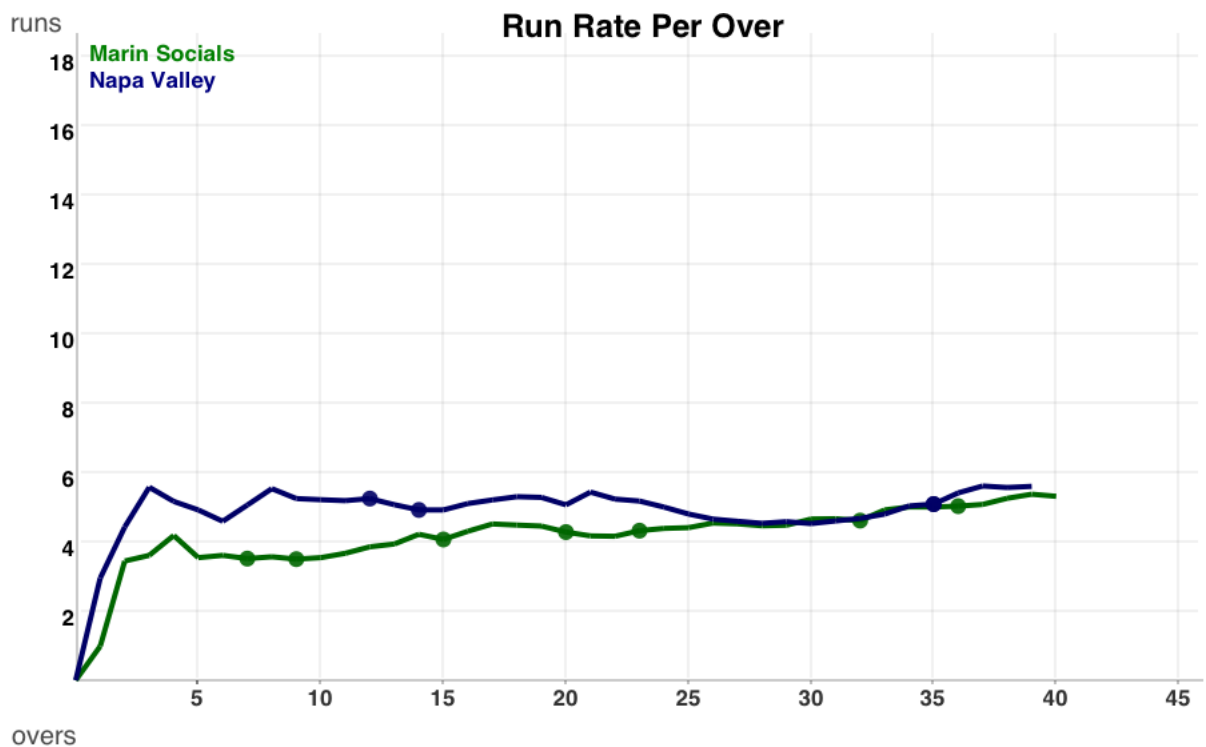

Marin Socials vs Napa Valley

WORM