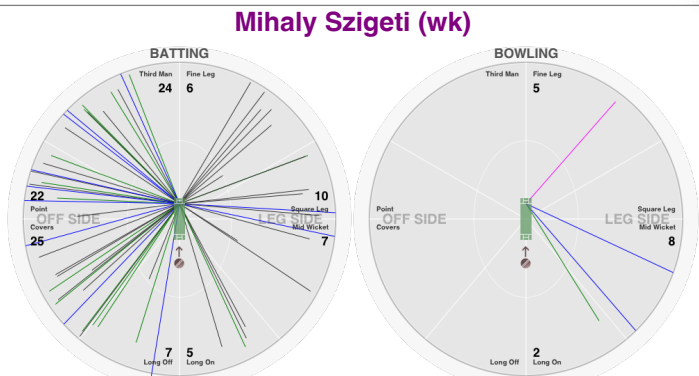

Bowlers Stats.

BOWLER	TEAM	W	R	O	M	B	WD	NB	ECON	AVG	SR
1 Peter Carson	Napa Valley	2	39	5.0		33	3		7.80	19.50	16.50
2 Colin Churchill	Marin Socials	2	38	6.3		41	1	1	5.85	19.00	20.50
3 Mannu Rai	Marin Socials	2	55	8.0		53	5		6.88	27.50	26.50
4 Inderjeet Singh	Napa Valley	1	30	7.0		44	2		4.29	30.00	44.00
5 Bijoy Ojha	Napa Valley	1	38	8.0		53	6		4.75	38.00	53.00
6 Martin Mckenzie	Napa Valley	1	46	8.0		58	10		5.75	46.00	58.00
7 Rob Bolch	Napa Valley	1	42	8.0		48			5.25	42.00	48.00
8 Scott Curwood	Napa Valley		3	1.0		6			3.00		
9 Minesh Govenji	Marin Socials		4	1.0		7	1		4.00		
10 Rob Finlayson	Marin Socials		7	1.0		6			7.00		
11 Tim Irwin	Napa Valley		15	3.0		23	7		5.00		
12 Stephen Kent	Marin Socials		13	3.0		19	1		4.33		
13 Mihaly Szigeti	Marin Socials		17	1.0		8	1	1	17.00		
14 Harsh Gandhi	Marin Socials		18	2.0		15	3		9.00		
15 Sridhar Kalluri	Marin Socials		30	8.0		51	2	1	3.75		
16 Mark Carrington	Marin Socials		34	8.0	1	53	5		4.25		

Marin Socials vs Napa Valley

Match Wagon

MARIN SOCIALS Batting (NAPA VALLEY Bowling)

NAPA VALLEY Batting (MARIN SOCIALS Bowling)

Marin Socials vs Napa Valley

Marin Socials

Minesh Govenji

BATTING STATS.

Runs **8**
 Balls **22**
 0s **16**
 1s **3**
 2s **1**
 3s **1**
 4s
 5s
 6s
 SR **36.4**

BOWLING STATS.

Over **1.0**
 Maiden
 Run **4**
 Wicket
 Wide **1**
 No Ball
 Econ. **4.0**

Mihaly Szigeti (wk)

BATTING STATS.