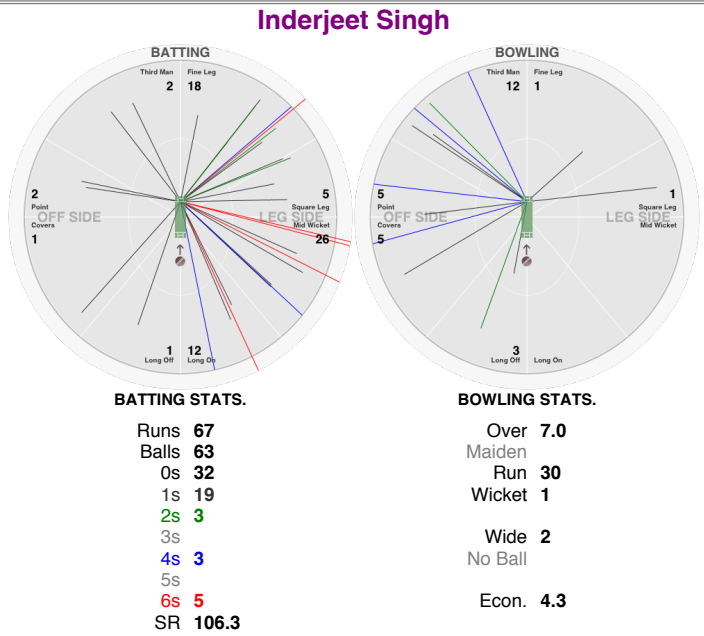

BOWLING STATS.

Over **8.0**
 Maiden **1**
 Run **34**
 Wicket
 Wide **5**
 No Ball
 Econ. **4.2**

Mannu Rai

BATTING STATS.

Runs
 Balls
 0s
 1s
 2s
 3s
 4s
 5s
 6s
 SR

BOWLING STATS.

Over **8.0**
 Maiden
 Run **55**
 Wicket **2**
 Wide **5**
 No Ball
 Econ. **6.9**

Marin Socials vs Napa Valley

Napa Valley

Phil Bourke

John Ditton (wk)

Rob Bolch

Inderjeet Singh

Martin Mckenzie

Bijoy Ojha

Marin Socials vs Napa Valley

Napa Valley

Tim Irwin

BATting STATS.

Runs
Balls
0s
1s
2s
3s
4s
5s
6s
SR

BOWling STATS.

Over **3.0**
Maiden
Run **15**
Wicket

Wide **7**
No Ball