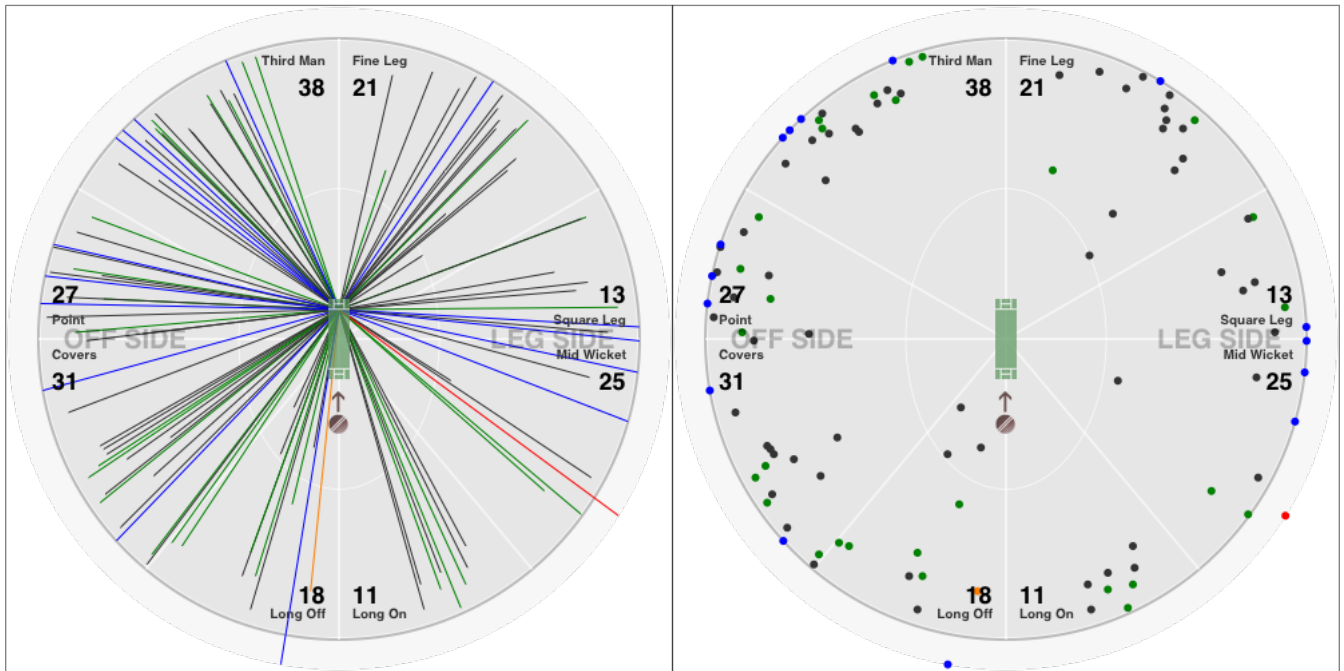

Marin Socials vs Napa Valley

Match Wagon

MARIN SOCIALS Batting (NAPA VALLEY Bowling)