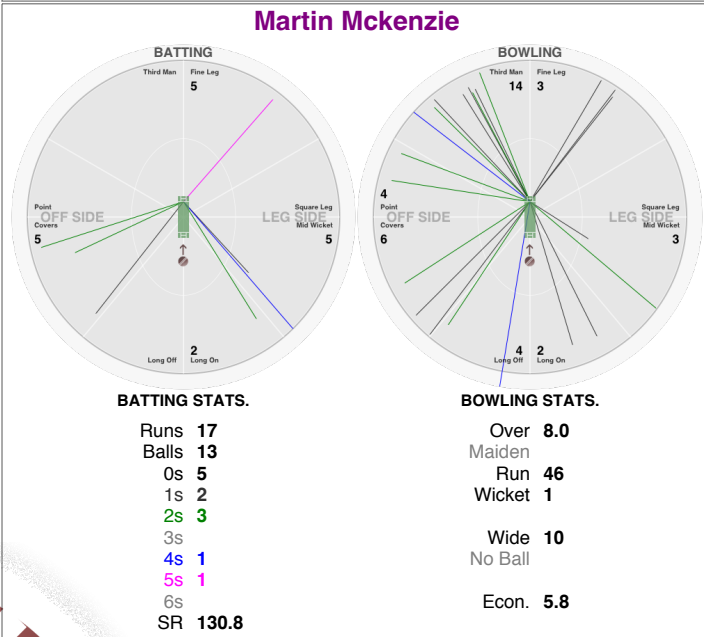

BOWLING STATS.

Over **8.0**
 Maiden **1**
 Run **34**
 Wicket
 Wide **5**
 No Ball
 Econ. **4.2**

Mannu Rai

BATTING STATS.

Runs
 Balls
 0s
 1s
 2s
 3s
 4s
 5s
 6s
 SR

BOWLING STATS.

Over **8.0**
 Maiden
 Run **55**
 Wicket **2**
 Wide **5**
 No Ball
 Econ. **6.9**

Marin Socials vs Napa Valley

Napa Valley

Phil Bourke

John Ditton (wk)

Rob Bolch

Inderjeet Singh

Martin Mckenzie

Bijoy Ojha

Marin Socials vs Napa Valley

Napa Valley

Tim Irwin

BATting STATS.

Runs
Balls
0s
1s
2s
3s
4s
5s
6s
SR

BOWling STATS.

Over **3.0**
Maiden
Run **15**
Wicket

Wide **7**
No Ball