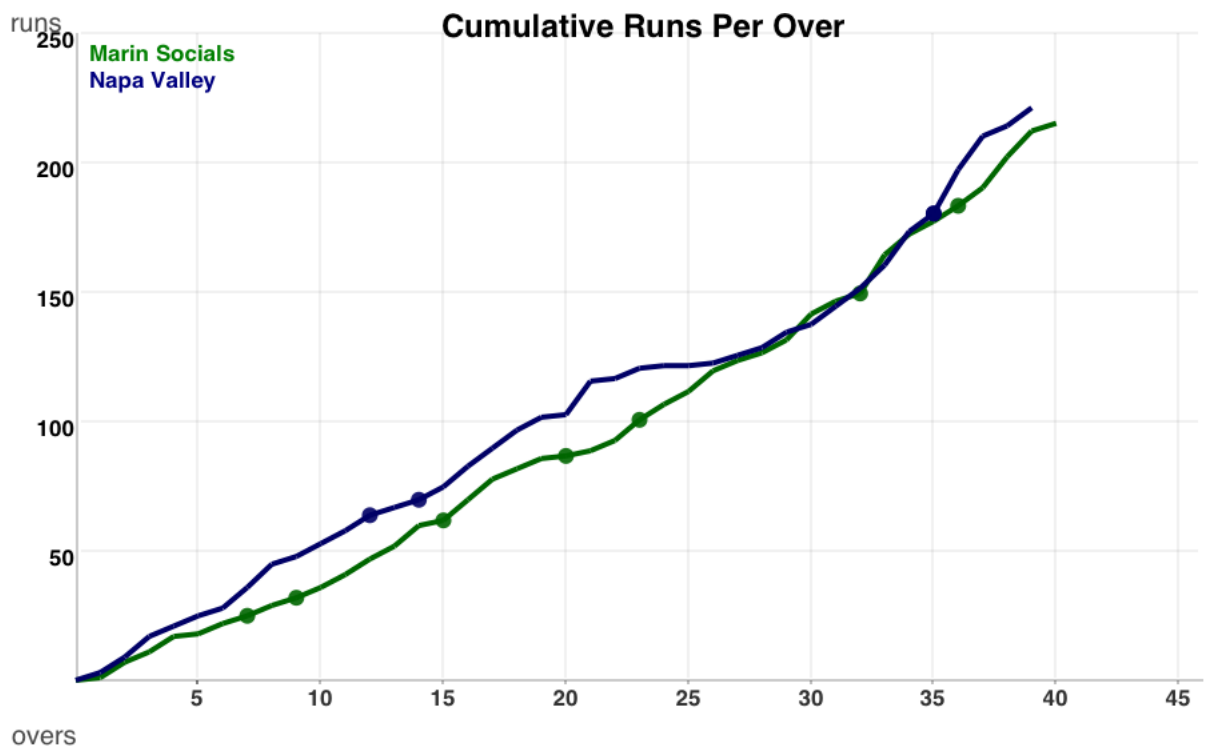

Marin Socials vs Napa Valley

WORM