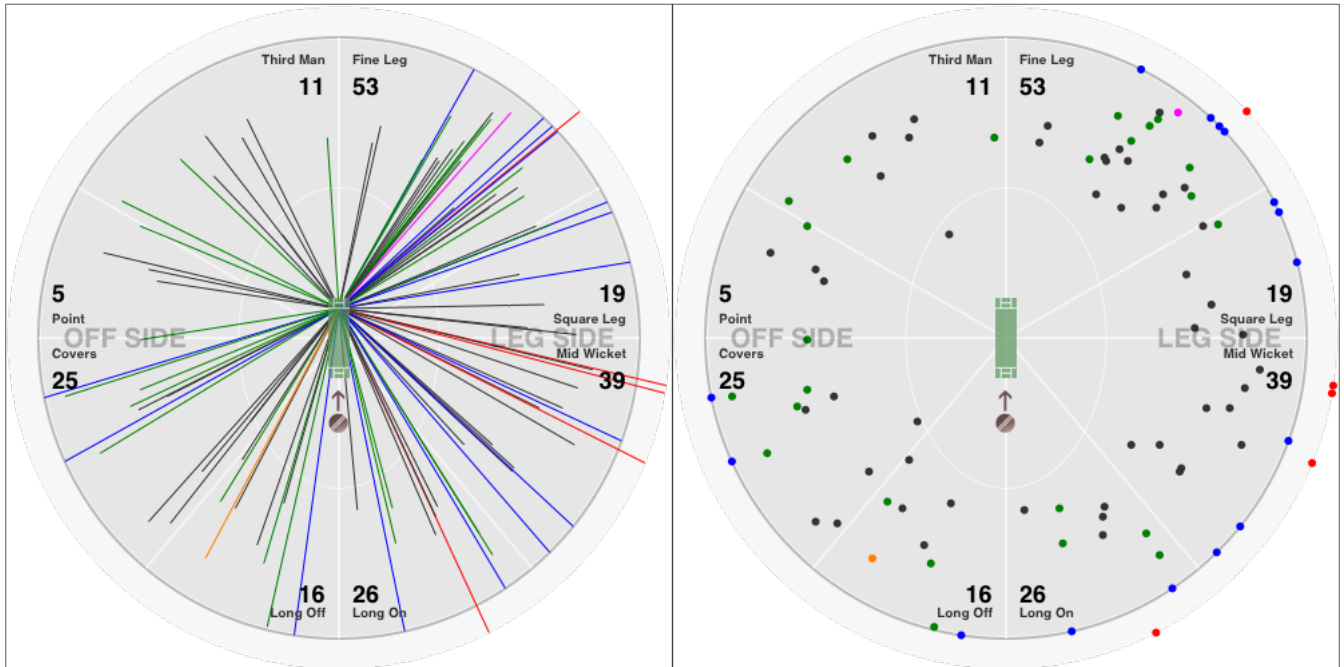

NAPA VALLEY Batting (MARIN SOCIALS Bowling)