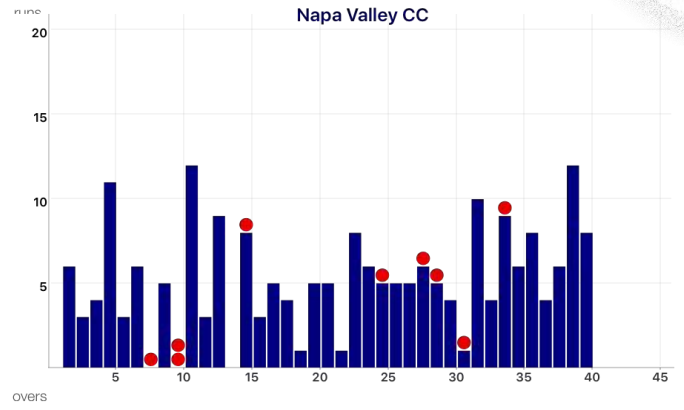

Marin CC Socials vs Napa Valley CC

Manhattan