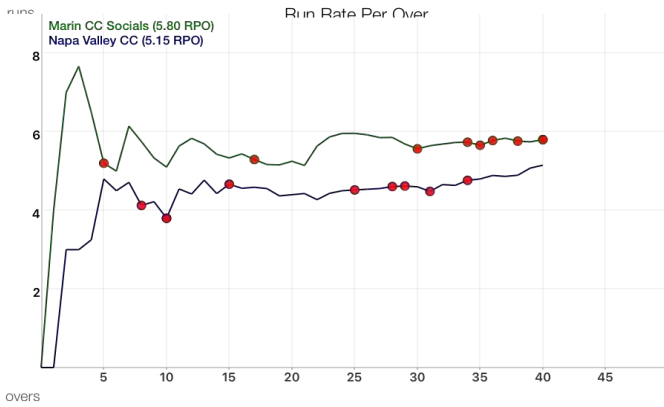

Marin CC Socials vs Napa Valley CC

Manhattan

WORM