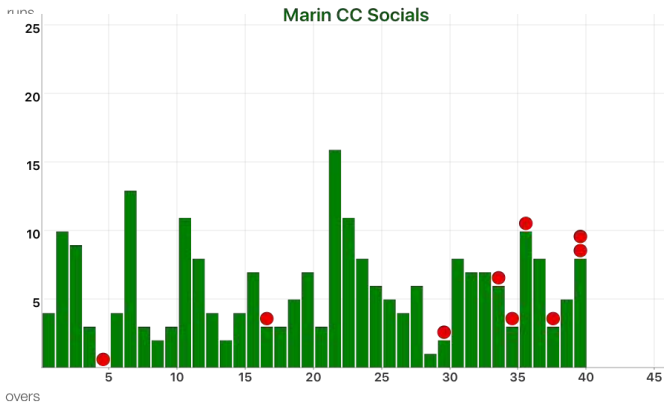

Marin CC Socials vs Napa Valley CC

Manhattan