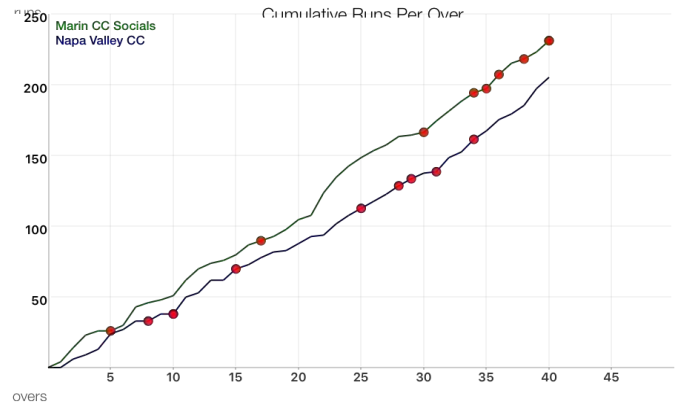

Marin CC Socials vs Napa Valley CC

Manhattan

WORM